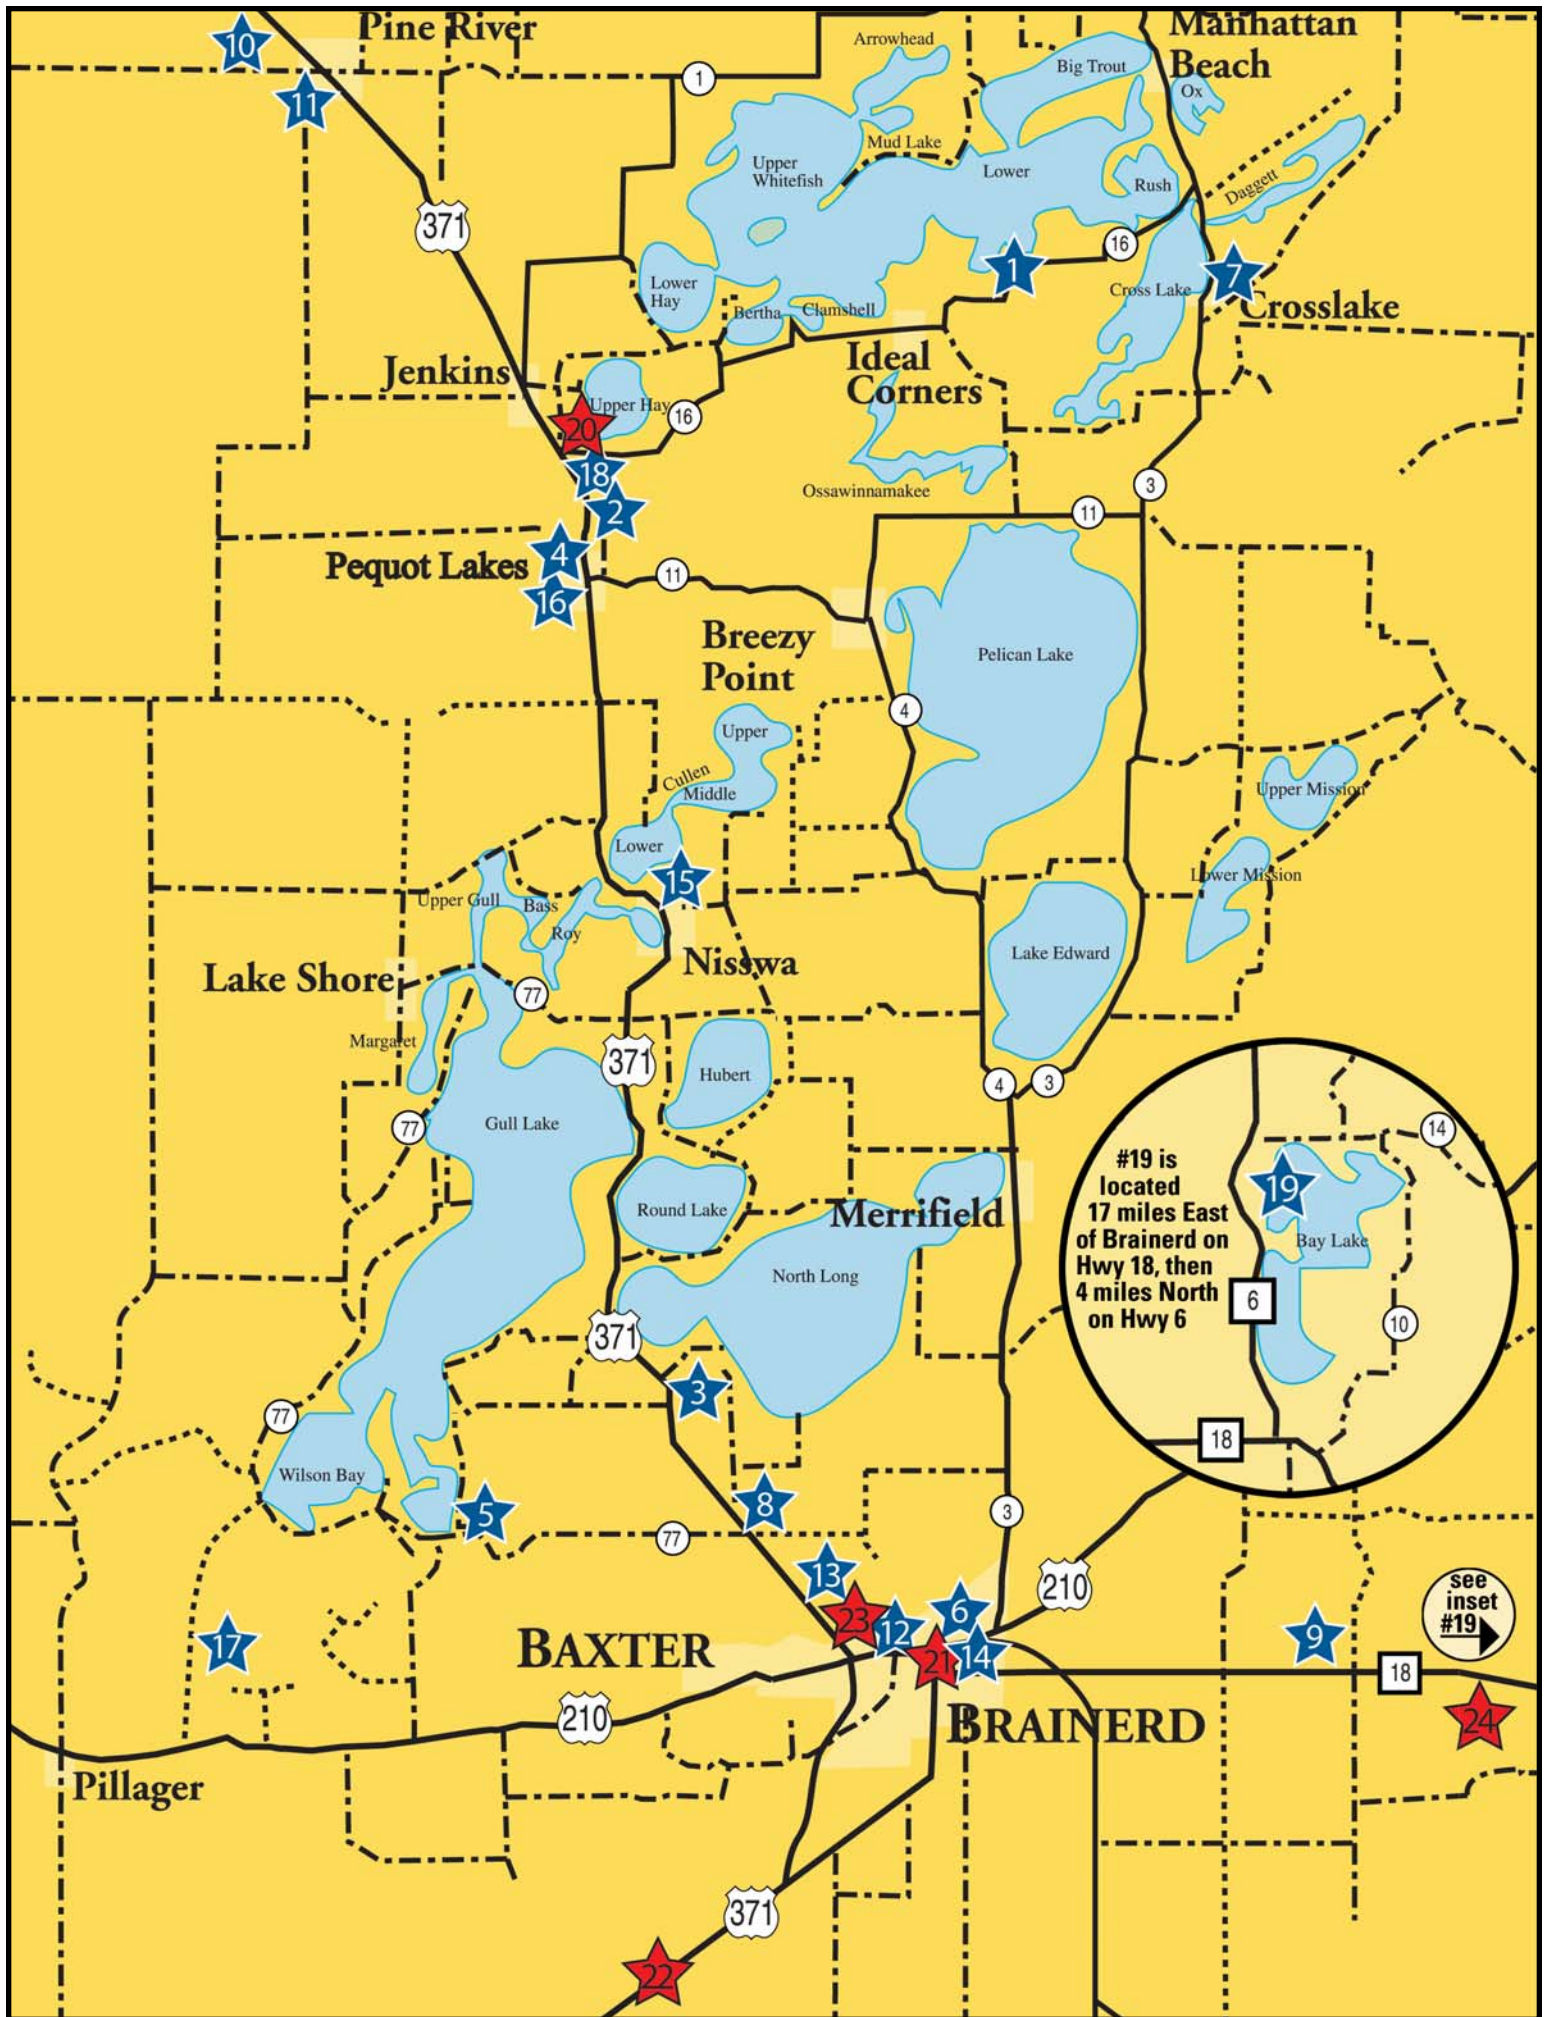

Find Paul & Babe

in the Brainerd Lakes Area

Babe Statues

Locations

1.	Black Pine Babe	Black Pine Beach Resort, 10732 Cty Rd 16, Pequot Lakes, MN 56472
2.	Barkley	Blue Ox Flea Market, Intersection of Cty Rd 16 and Hwy 371, Pequot Lakes, MN 56472
3.	Nitro Babe	Brainerd International Raceway, 5523 Birchdale Dr, Brainerd, MN 56401
4.	A View of Blue	Bobber Park (Under the Bobber Water Tower), Pequot Lakes, MN 56472
5.	Paul's Friend	Cragun's Resort, 11000 Cragun's Dr (In Front of Legacy Clubhouse), Brainerd, MN 56401
6.	Art Attack	Crossing Arts Alliance/Franklin Art Center, 1001 Kingwood St, Brainerd, MN 56401
7.	Babe the Bluegill	Crosslake Town Square, Crosslake, MN 56442
8.	Electrifying Babe	Crow Wing Power, 17330 State Highway 371 N, Brainerd, MN 56401
9.	Lakes Babe	Highway 18 Collision Center, 13587 Trails End Ln, Brainerd, MN 56401
10.	Windy	Hunt Utilities, 2331 Dancing Wind Rd SW, Pine River, MN 56474
11.	Babe the Green Ox	Pine River Information Center, 102 Barclay Ave, Pine River, MN 56474
12.	Elvox	Lakewood Bank, 14084 Baxter Dr, Baxter, MN 56425
13.	Another Day and Night in Paradise	Lewie's RV Center, 7324 Novotny Rd, Brainerd, MN 56401
14.	SCUBA OX	Minnesota School of Diving, 712 Washington St, Brainerd, MN 56401
15.	Smiley the Nisswa Ox	Main Street (Across from the Pioneer Village), Nisswa, MN 56468
16.	Patriot	Pequot Lakes Public School, 30805 Olson St, Pequot Lakes, MN 56472
17.	Sweet Tooth Babe	The Shante, 649 Pillsbury St N, Pillager, MN 56473
18.	Fanny Paul Bunyan's Caddy	Wildwedge Golf & Mini Golf, 32792 Paul Bunyan Trail Dr, Pequot Lakes, MN 56472
19.	Oxagraph	Ruttger's Bay Lake Resort, 25039 Tame Fish Lake Rd, Deerwood, MN 56444

#19 is located 17 miles East of Brainerd on Hwy 18, then 4 miles North on Hwy 6

see inset #19