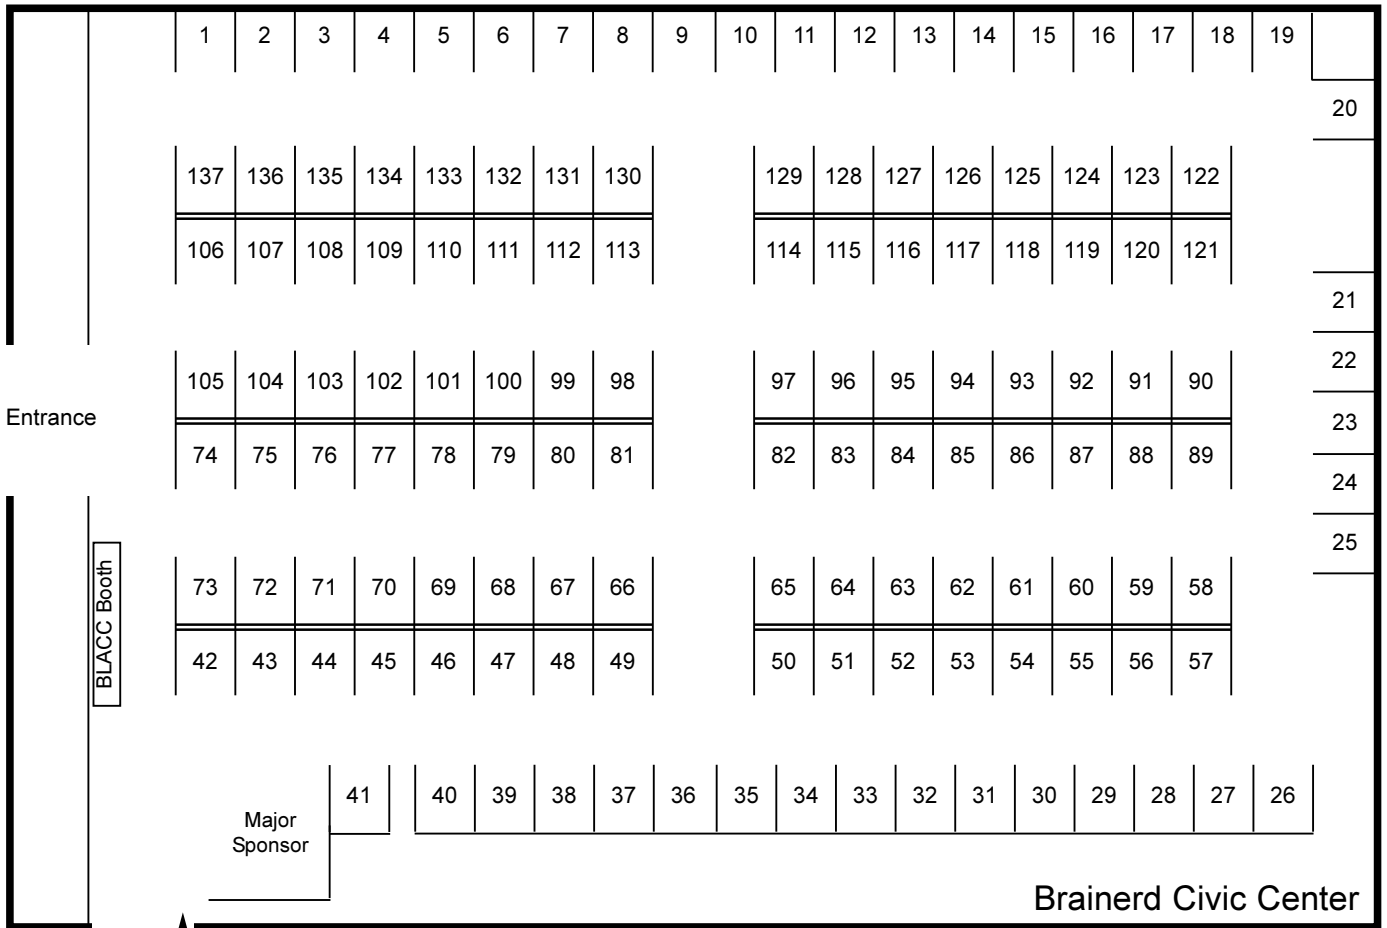

Your Lakes Area
MARKETPLACE
 COMMERCE & INDUSTRY SHOW
March 30 - 31, 2007

Show Hours:

March 30, 200 - 10 a.m. to 9 p.m. (Friday)

March 31, 200 - 9 a.m. to 4 p.m. (Saturday)