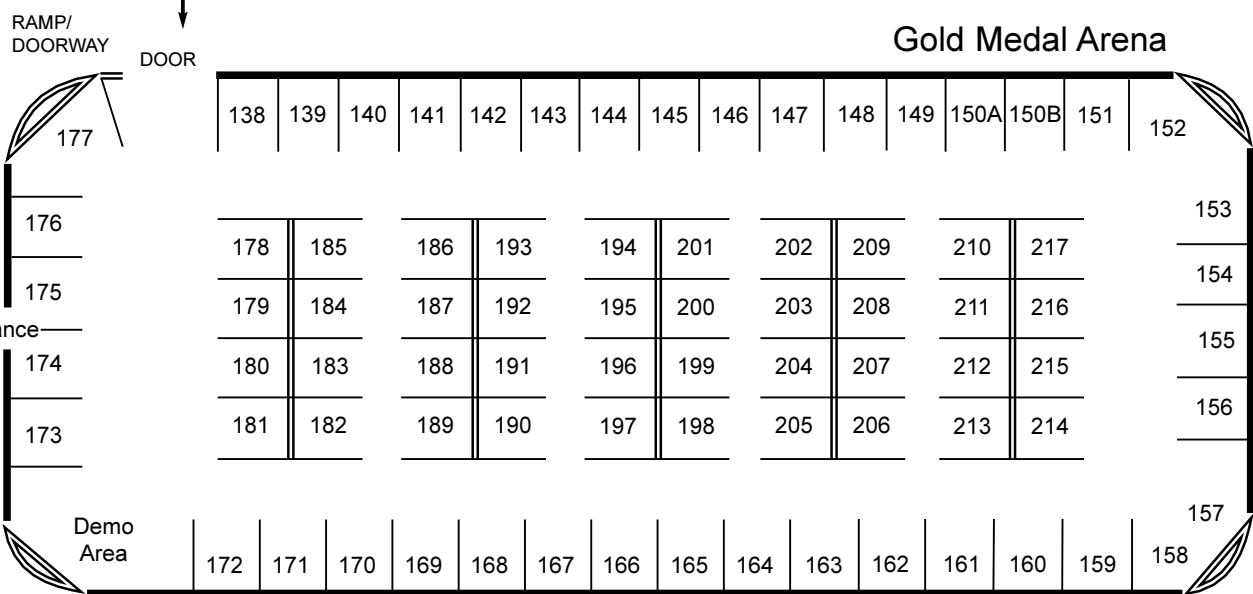

Your Lakes Area
MARKETPLACE
 COMMERCE & INDUSTRY SHOW
March 30 - 31, 2007

Show Hours:

March 30, 200 - 10 a.m. to 9 p.m. (Friday)

March 31, 200 - 9 a.m. to 4 p.m. (Saturday)