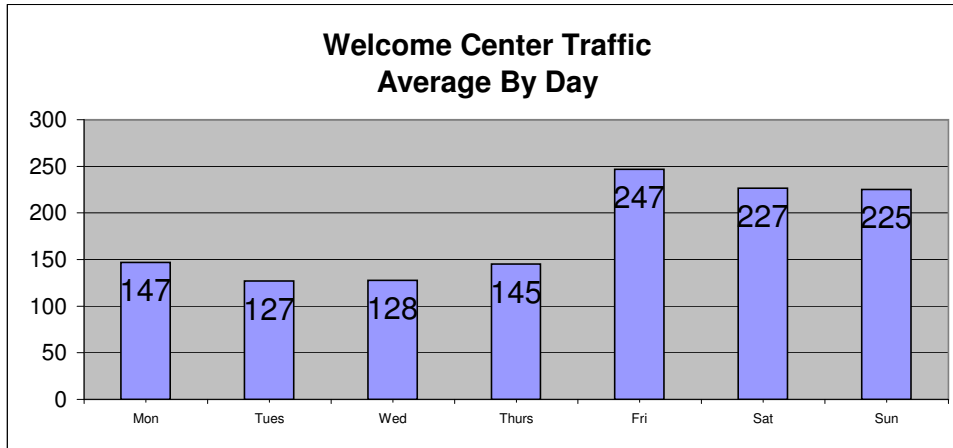

**Total visitors since opening: 146,741**

	2005	2006	2007	2008	Year-to-date	2004	2005	2006	2007	2008
January	362	2,119	1,639	1,373	Jan-Dec	4,482	48,595	52,449	46,634	
February	278	1,756	1,704	1,464						
March	340	2,154	2,031	2,139						
April	217	2,694	2,275							
May	1,849	4,794	4,268							
June	9,022	7,846	6,785							
July	11,422	9,056	8,157							
August	10,483	9,263	8,384							
September	6,030	5,444	5,047							
October	4,266	3,468	2,915							
November	1,841	2,016	1,826							
December	2,485	1,839	1,603							

Total visitors 48,595 52,449 46,634 4,976

Pequot Lakes installed an electric counter May 07

Walk in visitor counts; Pequot Lakes, Crosslake, and Tower

	Pequot 2005	Pequot 2006	Pequot 2007	Pequot 2008	Crosslake 05	Crosslake 06	Crosslake 07	Crosslake 08	Tower 05	Tower 06	Tower 07	Tower 08
January	NA	616	350	742	NA	26	63	25	NA	52	171	40
February	NA	122	86	417	NA	22	32	34	NA	34	128	
March	NA	192	230	425	NA	21	66	42	NA	75	174	
April	NA	382	250		NA	20	42		NA	62	195	
May	NA	894	942		NA	60	91		NA	196	300	
June	1,762	2,168	1,922		345	322	356		493	392	333	
July	4,056	4,120	10,227		455	515	515		512	382	505	
August	2,932	2,827	3,594		788	906	892		462	453	379	
September	2,102	1,713	3,315		25	45	42		324	296	183	
October	654	462	530		22	52	54		161	220	113	
November	192	179	507		18	46	23		113	136	44	
December	198	163	365		20	42	24		51	159	55	
<b>TOTAL</b>	<b>11,896</b>	<b>13,838</b>	<b>22,318</b>		<b>1,673</b>	<b>2,077</b>	<b>2,200</b>		<b>2,116</b>	<b>2,457</b>	<b>2,580</b>	